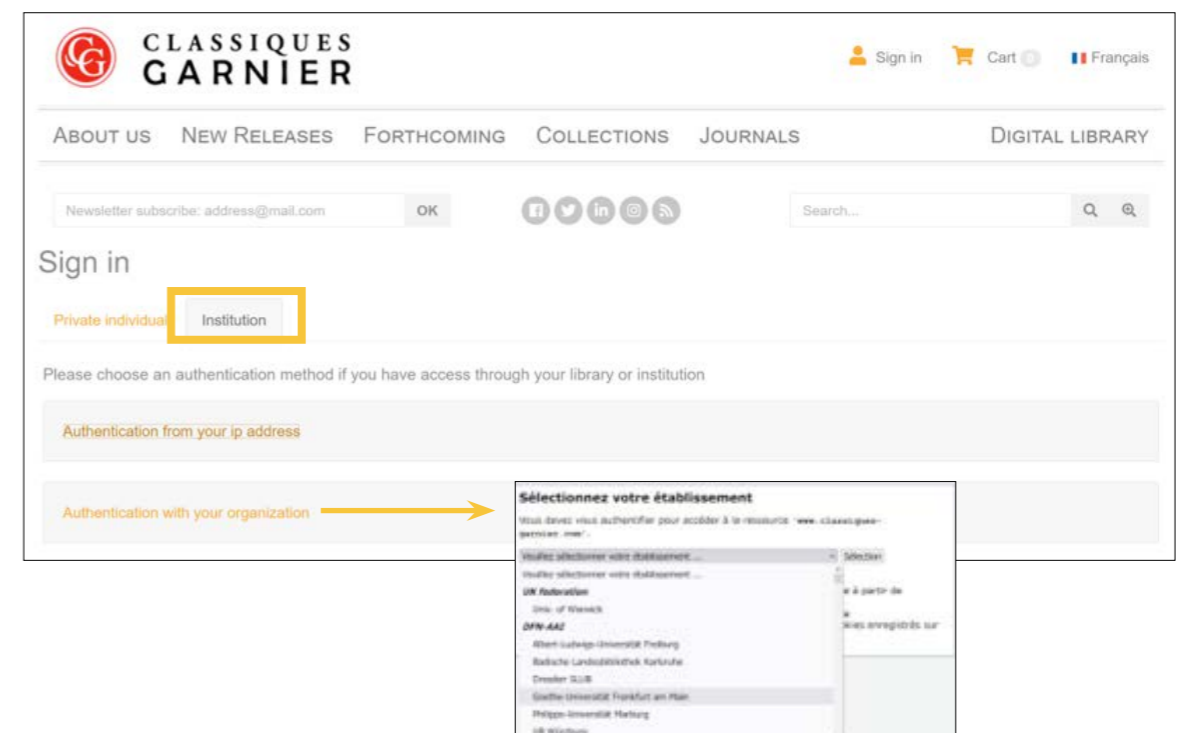

Then click on « Institution ».

Select « Authentication from your IP address » or a Shibboleth federation name if your library is offering this authentication system.